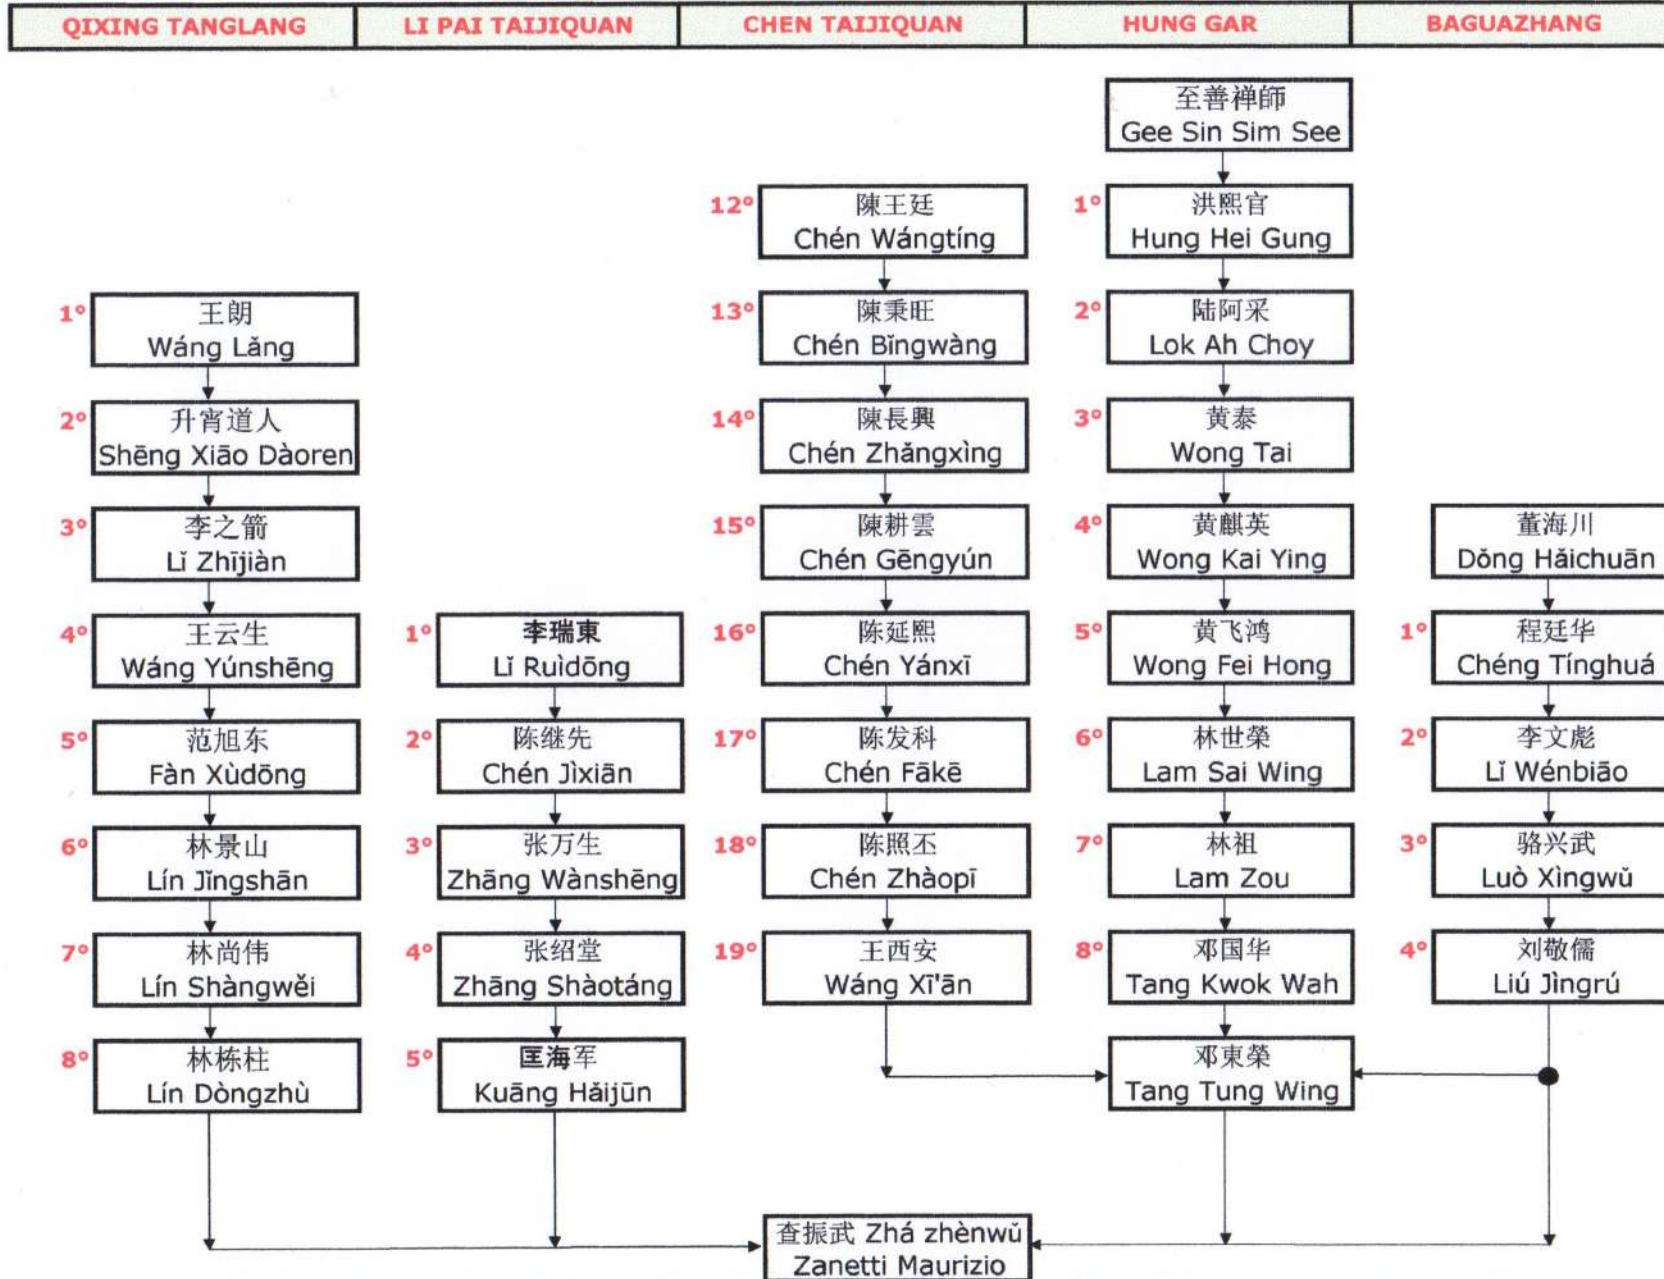

INTERNATIONAL LONGZHAO ASSOCIATION

Lineage (since 1976 with 4 Great Chinese Masters)

*Founder of F.I.Wu.K (Italian Wushu Kungfu Federation)
Indoor Disciple of Qixing Tanglangquan of GM° Lin Dongzhu
Indoor Disciple of Hung Gar of the GM° Tang Tungwing*

*Direct student of Li Pai Taijiquan of GM° Kuang Haijun
Indoor Disciple of Chen Taijiquan of GM° Tang Tungwing
Indoor Disciple of Baguazhang of GM° Liu Jingru*